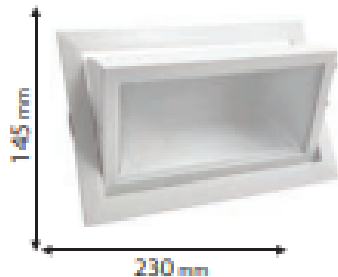

TECHNICAL SPECIFICATION SHEET

[PRODUCT DETAILS »](#)

Catalogue number	Watt (W)	Whole fixture lumens (lm)	Colour temp. (K)	Cut hole (mm)	Colour body
92EL67054030/WH	40	3600	3000	220x130	white
92EL67054040/WH	40	3600	4000	220x130	white
92EL67054065/WH	40	3600	6500	220x130	white

[DIMENSIONS »](#)

Catalogue number	Length (mm)	Width (mm)	Height (mm)
92EL67054030/WH	230	145	85
92EL67054040/WH	230	145	85
92EL67054065/WH	230	145	85

[ADDITIONAL INFORMATION »](#)

Catalogue number	Barcode	Packing/Box (pcs)
92EL67054030/WH	3800131253101	1/10
92EL67054040/WH	3800131253118	1/10
92EL67054065/WH	3800131253125	1/10